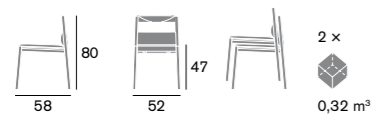

Dimensioni / Sizes